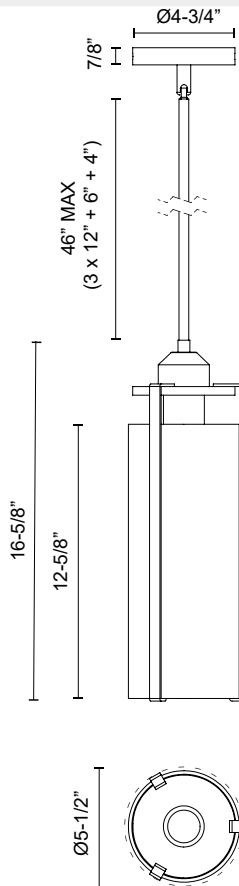

## BELMONT PD536005

FIXTURE DIMENSIONS	D5-1/2" x H16-5/8"
LAMP TYPE	E26
MAX WATTAGE	60W
BULB QTY	1
BULBS INCLUDED	No
VOLTAGE	120V
GLASS DETAILS	Clear Water Glass
MATERIAL	Aluminum; Glass; Steel;
ROD LENGTH	46" Max (3x12" + 1x6" + 1x4")
DIAMETER OF ROD	1/2"
WIRE LENGTH	60"
MINIMUM HANG HEIGHT	20"
SLOPED CEILING ADAPTABLE	Yes, Up to 45 Degrees
LOCATION	Dry
CANOPY DIMENSIONS	D4-3/4" x H7/8"
BRAND	Alora Mood

[ D - Diameter, L - Length, W - Width, H - Height, E - Extension ]

### AVAILABLE FINISHES:

PD536005MBWC  
Clear Water  
Glass/Matte Black

PD536005AGWC  
Aged Gold/Clear  
Water Glass

\*For complete warranty terms, please visit: [www.aloralighting.com/warranty](http://www.aloralighting.com/warranty)